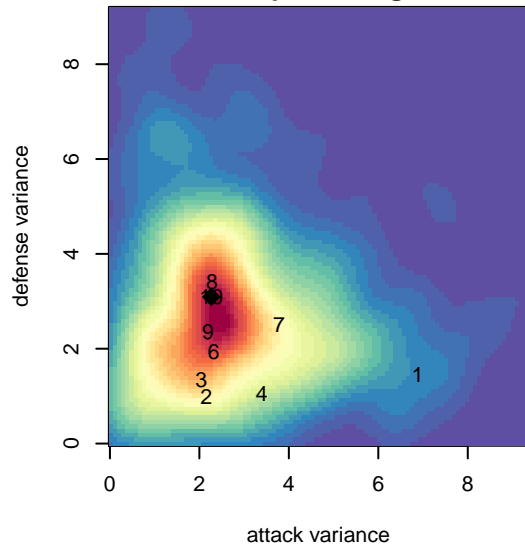

## WA Rush B06

Washington Rush SC  
 Everett, WA  
 B06 total strength=912  
 attack=2.43 defense=0.9  
 fall league = RCL B06 Div 1 9Aside  
 spr league = Win RCL B06 Div 1

alt names used:  
 WASHINGTON RUSH B06 (WA)  
 Washington Rush  
 Washington Rush B06 A  
 WASHINGTON RUSH B06 (USA)  
 WA RUSH B06 A  
 Washington Rush B06 A  
 Washington Rush B06 A

**attack and defense variance (black dot)  
relative to other teams  
and top 10 in region**

**attack and defense rating  
relative to others at age  
and all opponents in last 13 months**

**Performance relative to 13 month average**