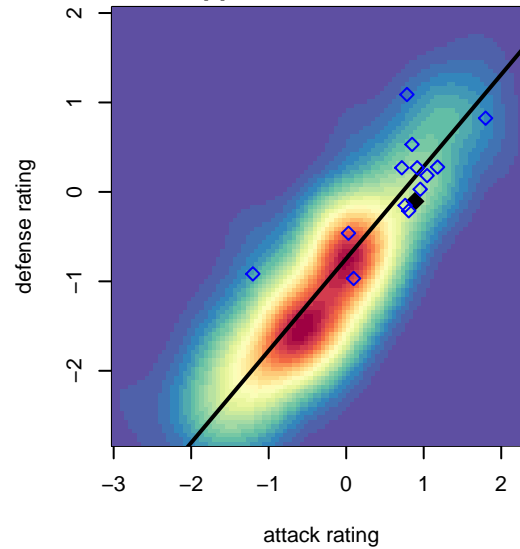

## WA Rush B06

Washington Rush SC  
 Everett, WA  
 B06 total strength=912  
 attack=2.43 defense=0.9  
 fall league = RCL B06 Div 1 9Aside  
 spr league = Win RCL B06 Div 1

alt names used:  
 WASHINGTON RUSH B06 (WA)  
 Washington Rush  
 Washington Rush B06 A  
 WASHINGTON RUSH B06 (USA)  
 WA RUSH B06 A  
 Washington Rush B06 A  
 Washington Rush B06 A

**attack and defense variance (black dot)  
relative to other teams  
and top 10 in region**

**attack and defense rating  
relative to others at age  
and all opponents in last 13 months**

**Performance relative to 13 month average**