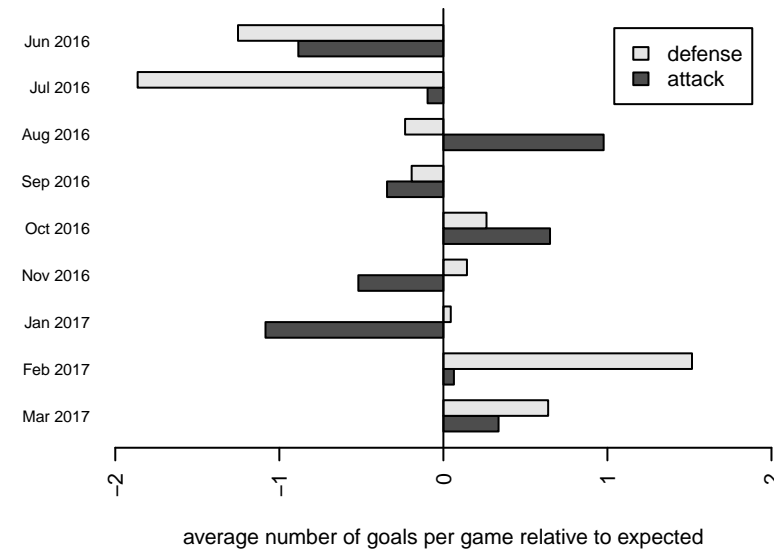

Performance relative to 13 month average