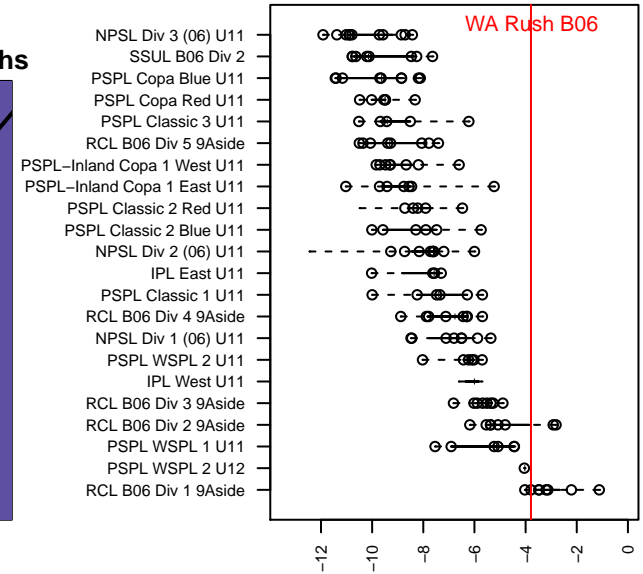

## WA Rush B06

Washington Rush SC  
 Everett, WA  
 B06 total strength=912  
 attack=2.43 defense=0.9  
 fall league = RCL B06 Div 1 9Aside  
 spr league = Win RCL B06 Div 1

alt names used:  
 WASHINGTON RUSH B06 (WA)  
 Washington Rush  
 Washington Rush B06 A  
 WASHINGTON RUSH B06 (USA)  
 WA RUSH B06 A  
 Washington Rush B06 A  
 Washington Rush B06 A

Venues played:  
 2016 Rainier Challenge Samba U11  
 2016 Nike Crossfire Challenge Super 9v9 U11  
 2016 WA Rush Cup B06 Gold 9v9 U11  
 2016 RCL B06 Div 1 9Aside  
 2016 PacNW Winter Classic Premier U11  
 2016 Win RCL B06 Div 1  
 2016 WYS Presidents Cup B06 Division 1

**attack and defense variance (black dot)  
relative to other teams  
and top 10 in region**

**attack and defense rating  
relative to others at age  
and all opponents in last 13 months**

**Performance relative to 13 month average**