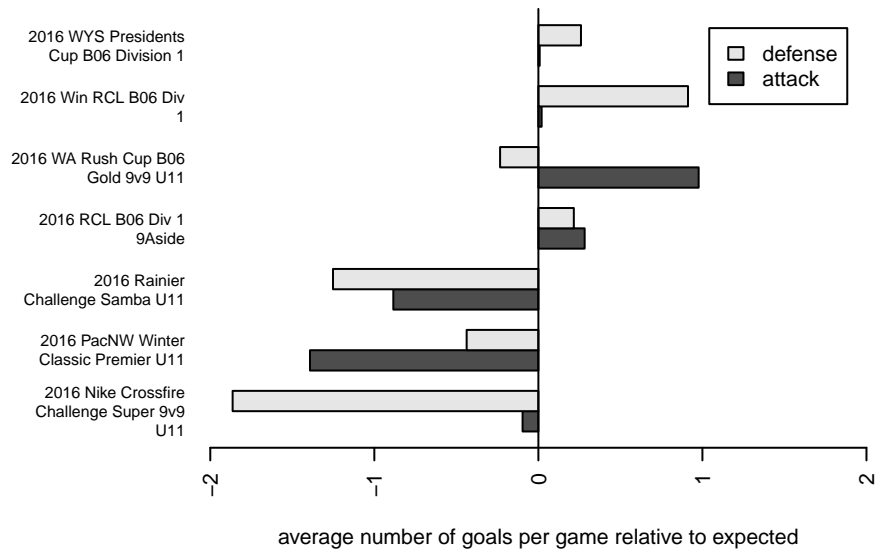

## WA Rush B06

Washington Rush SC  
 Everett, WA  
 B06 total strength=912  
 attack=2.43 defense=0.9  
 fall league = RCL B06 Div 1 9Aside  
 spr league = Win RCL B06 Div 1

alt names used:  
 WASHINGTON RUSH B06 (WA)  
 Washington Rush  
 Washington Rush B06 A  
 WASHINGTON RUSH B06 (USA)  
 WA RUSH B06 A  
 Washington Rush B06 A  
 Washington Rush B06 A

Venues played:  
 2016 Rainier Challenge Samba U11  
 2016 Nike Crossfire Challenge Super 9v9 U11  
 2016 WA Rush Cup B06 Gold 9v9 U11  
 2016 RCL B06 Div 1 9Aside  
 2016 PacNW Winter Classic Premier U11  
 2016 Win RCL B06 Div 1  
 2016 WYS Presidents Cup B06 Division 1

**attack and defense variance (black dot)  
relative to other teams  
and top 10 in region**

**attack and defense rating  
relative to others at age  
and all opponents in last 13 months**

**Performance relative to 13 month average**