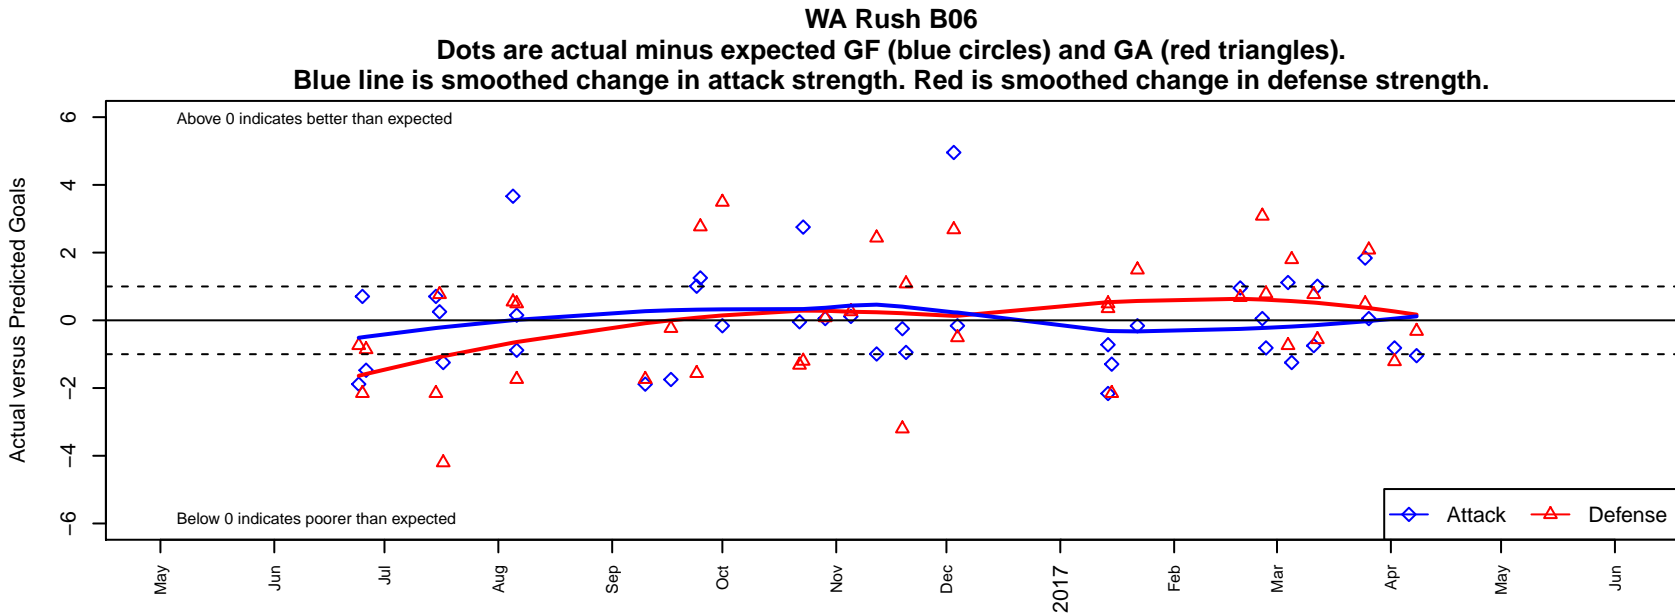

## WA Rush B06

Washington Rush SC  
 Everett, WA  
 B06 total strength=912  
 attack=2.43 defense=0.9  
 fall league = RCL B06 Div 1 9Aside  
 spr league = Win RCL B06 Div 1

alt names used:  
 WASHINGTON RUSH B06 (WA)  
 Washington Rush  
 Washington Rush B06 A  
 WASHINGTON RUSH B06 (USA)  
 WA RUSH B06 A  
 Washington Rush B06 A  
 Washington Rush B06 A

**attack and defense variance (black dot)  
relative to other teams  
and top 10 in region**

**attack and defense rating  
relative to others at age  
and all opponents in last 13 months**

**Performance relative to 13 month average**